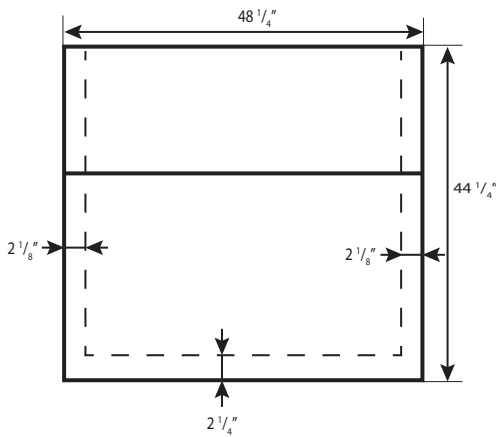

STORAGE BIN

IB-M900-48

KEY FEATURES:

- High quality construction and components
- All stainless steel exterior
- Stainless steel top cut included for 30" Ice makers
- 900 lbs storage capacity

PLAN VIEW (without leg) :

FRONT VIEW

BOTTOM VIEW

SIDE VIEW

MODEL	DIMENSIONS	WIDTH	DEPTH	HEIGHT	WEIGHT	
IB-M900-48	Inch	48"	31"	50"	210 lbs (Net)	305 lbs (Gross)