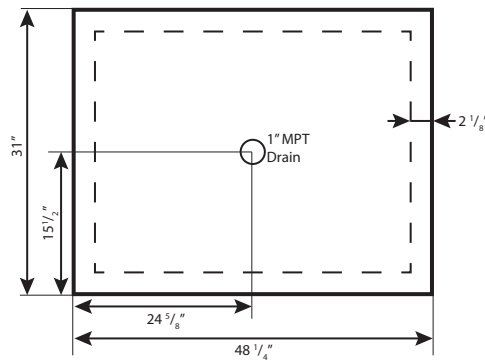

STORAGE BIN

IB-M900-48

KEY FEATURES:

- High quality construction and components
- All stainless steel exterior
- Stainless steel top cut included for 30" Ice makers
- 900 lbs storage capacity

PLAN VIEW (without leg) :

FRONT VIEW

BOTTOM VIEW

SIDE VIEW

MODEL	DIMENSIONS	WIDTH	DEPTH	HEIGHT	WEIGHT	
IB-M900-48	Inch	48"	31"	50"	210 lbs (Net)	305 lbs (Gross)