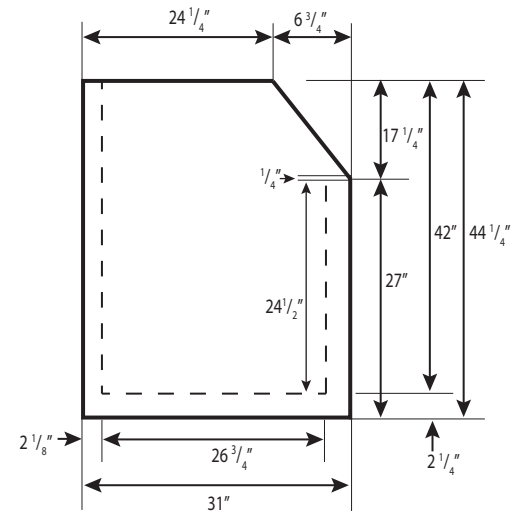

STORAGE BIN

IB-M900-48

KEY FEATURES:

- High quality construction and components
- All stainless steel exterior
- Stainless steel top cut included for 30" Ice makers
- 900 lbs storage capacity

PLAN VIEW (without leg) :

FRONT VIEW

BOTTOM VIEW

SIDE VIEW

MODEL	DIMENSIONS	WIDTH	DEPTH	HEIGHT	WEIGHT	
IB-M900-48	Inch	48"	31"	50"	210 lbs (Net)	305 lbs (Gross)