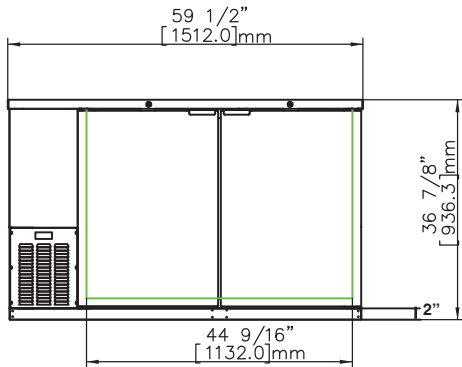

Model	Cabinet Dimensions W x D x H	Capacity (AHAM) cu ft	Capacity 12oz. cans	Door(s)	Shelves	1/2 Barrel(s)	HP	Amps	Voltage	NEMA Plug	Shipping Dimensions W x D x H	Shipping Weight
HBB-2-59(-S*)	59.5" x 29" x 36.88"	18.56 ft ³	852	2	4	3	1/3	5.2	115	8 ft. 5-15P	63.5" x 33" x 42"	307 lbs.
HBB-3-69(-S*)	69.5" x 29" x 36.88"	22.17 ft ³	1014	2	4	3	1/3	5.2	115	8 ft. 5-15P	73.5" x 33" x 42"	332 lbs.
HBB-3-80(-S*)	80" x 29" x 36.88"	28.74 ft ³	1092	3	6	4	1/3	5.2	115	8 ft. 5-15P	84" x 33" x 42"	396 lbs.
HBB-4-95(-S*)	95.5" x 29" x 36.88"	32.4 ft ³	1302	3	6	5	1/3	5.2	115	8 ft. 5-15P	101" x 33" x 42"	429 lbs.

HBB-2-59(-S) Front View

HBB-2-59(-S) Plan View

All models Side View

HBB-3-69(-S) Front View

HBB-3-69(-S) Plan View

HBB-3-80(-S) Front View

HBB-3-80(-S) Plan View

HBB-4-95(-S) Front View