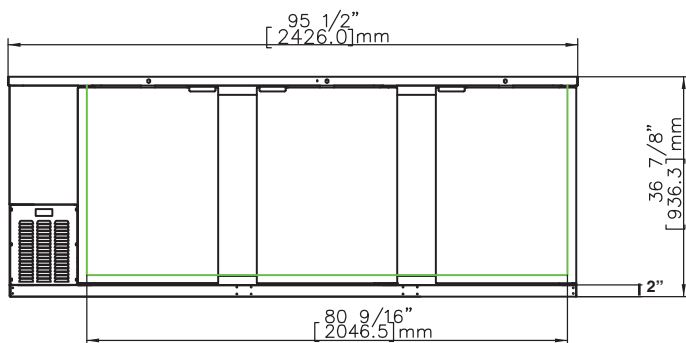

Model	Cabinet Dimensions W x D x H	Capacity (AHAM) cu ft	Capacity 12oz. cans	Door(s)	Shelves	1/2 Barrel(s)	HP	Amps	Voltage	NEMA Plug	Shipping Dimensions W x D x H	Shipping Weight
HBB-2-59(-S*)	59.5" x 29" x 36.88"	18.56 ft ³	852	2	4	3	1/3	5.2	115	8 ft. 5-15P	63.5" x 33" x 42"	307 lbs.
HBB-3-69(-S*)	69.5" x 29" x 36.88"	22.17 ft ³	1014	2	4	3	1/3	5.2	115	8 ft. 5-15P	73.5" x 33" x 42"	332 lbs.
HBB-3-80(-S*)	80" x 29" x 36.88"	28.74 ft ³	1092	3	6	4	1/3	5.2	115	8 ft. 5-15P	84" x 33" x 42"	396 lbs.
HBB-4-95(-S*)	95.5" x 29" x 36.88"	32.4 ft ³	1302	3	6	5	1/3	5.2	115	8 ft. 5-15P	101" x 33" x 42"	429 lbs.

HBB-2-59(-S) Front View

HBB-2-59(-S) Plan View

All models Side View

HBB-3-69(-S) Front View

HBB-3-69(-S) Plan View

HBB-3-80(-S) Front View

HBB-3-80(-S) Plan View

HBB-4-95(-S) Front View