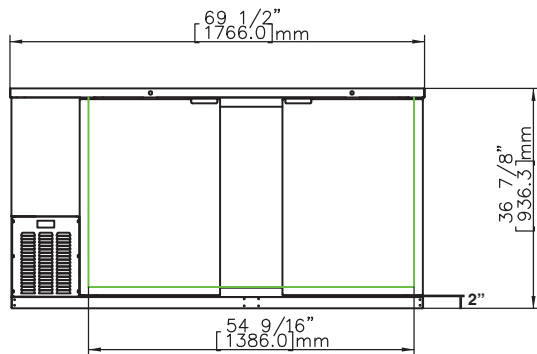

Model	Cabinet Dimensions W x D x H	Capacity (AHAM) cu ft	Capacity 12oz. cans	Door(s)	Shelves	1/2 Barrel(s)	HP	Amps	Voltage	NEMA Plug	Shipping Dimensions W x D x H	Shipping Weight
HBB-2-59(-S*)	59.5" x 29" x 36.88"	18.56 ft ³	852	2	4	3	1/3	5.2	115	8 ft. 5-15P	63.5" x 33" x 42"	307 lbs.
HBB-3-69(-S*)	69.5" x 29" x 36.88"	22.17 ft ³	1014	2	4	3	1/3	5.2	115	8 ft. 5-15P	73.5" x 33" x 42"	332 lbs.
HBB-3-80(-S*)	80" x 29" x 36.88"	28.74 ft ³	1092	3	6	4	1/3	5.2	115	8 ft. 5-15P	84" x 33" x 42"	396 lbs.
HBB-4-95(-S*)	95.5" x 29" x 36.88"	32.4 ft ³	1302	3	6	5	1/3	5.2	115	8 ft. 5-15P	101" x 33" x 42"	429 lbs.

HBB-2-59(-S) Front View

HBB-2-59(-S) Plan View

All models Side View

HBB-3-69(-S) Front View

HBB-3-69(-S) Plan View

HBB-3-80(-S) Front View

HBB-3-80(-S) Plan View

HBB-4-95(-S) Front View