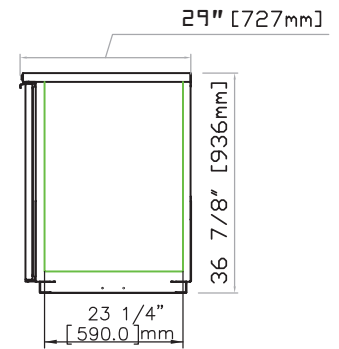

Model	Cabinet Dimensions W x D x H	Capacity (AHAM) cu ft	Capacity 12oz. cans	Door(s)	Shelves	1/2 Barrel(s)	HP	Amps	Voltage	NEMA Plug	Shipping Dimensions W x D x H	Shipping Weight
HBB-2-59(-S*)	59.5" x 29" x 36.88"	18.56 ft ³	852	2	4	3	1/3	5.2	115	8 ft. 5-15P	63.5" x 33" x 42"	307 lbs.
HBB-3-69(-S*)	69.5" x 29" x 36.88"	22.17 ft ³	1014	2	4	3	1/3	5.2	115	8 ft. 5-15P	73.5" x 33" x 42"	332 lbs.
HBB-3-80(-S*)	80" x 29" x 36.88"	28.74 ft ³	1092	3	6	4	1/3	5.2	115	8 ft. 5-15P	84" x 33" x 42"	396 lbs.
HBB-4-95(-S*)	95.5" x 29" x 36.88"	32.4 ft ³	1302	3	6	5	1/3	5.2	115	8 ft. 5-15P	101" x 33" x 42"	429 lbs.

HBB-2-59(-S) Front View

HBB-2-59(-S) Plan View

All models Side View

HBB-3-69(-S) Front View

HBB-3-69(-S) Plan View

HBB-3-80(-S) Front View

HBB-3-80(-S) Plan View

HBB-4-95(-S) Front View