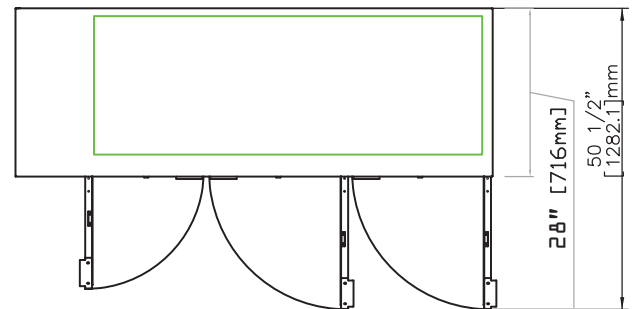

Model	Cabinet Dimensions W x D x H	Capacity (AHAM) cu ft	Capacity 12oz. cans	Door(s)	Shelves	1/2 Barrel(s)	HP	Amps	Voltage	NEMA Plug	Shipping Dimensions W x D x H	Shipping Weight
HBB-2-59(-S*)	59.5" x 29" x 36.88"	18.56 ft ³	852	2	4	3	1/3	5.2	115	8 ft. 5-15P	63.5" x 33" x 42"	307 lbs.
HBB-3-69(-S*)	69.5" x 29" x 36.88"	22.17 ft ³	1014	2	4	3	1/3	5.2	115	8 ft. 5-15P	73.5" x 33" x 42"	332 lbs.
HBB-3-80(-S*)	80" x 29" x 36.88"	28.74 ft ³	1092	3	6	4	1/3	5.2	115	8 ft. 5-15P	84" x 33" x 42"	396 lbs.
HBB-4-95(-S*)	95.5" x 29" x 36.88"	32.4 ft ³	1302	3	6	5	1/3	5.2	115	8 ft. 5-15P	101" x 33" x 42"	429 lbs.

HBB-2-59(-S) Front View

HBB-2-59(-S) Plan View

All models Side View

HBB-3-69(-S) Front View

HBB-3-69(-S) Plan View

HBB-3-80(-S) Front View

HBB-3-80(-S) Plan View

HBB-4-95(-S) Front View