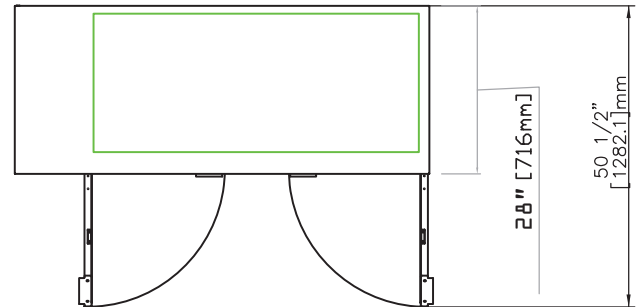

Model	Cabinet Dimensions W x D x H	Capacity (AHAM) cu ft	Capacity 12oz. cans	Door(s)	Shelves	1/2 Barrel(s)	HP	Amps	Voltage	NEMA Plug	Shipping Dimensions W x D x H	Shipping Weight
HBB-2-59(-S*)	59.5" x 29" x 36.88"	18.56 ft ³	852	2	4	3	1/3	5.2	115	8 ft. 5-15P	63.5" x 33" x 42"	307 lbs.
HBB-3-69(-S*)	69.5" x 29" x 36.88"	22.17 ft ³	1014	2	4	3	1/3	5.2	115	8 ft. 5-15P	73.5" x 33" x 42"	332 lbs.
HBB-3-80(-S*)	80" x 29" x 36.88"	28.74 ft ³	1092	3	6	4	1/3	5.2	115	8 ft. 5-15P	84" x 33" x 42"	396 lbs.
HBB-4-95(-S*)	95.5" x 29" x 36.88"	32.4 ft ³	1302	3	6	5	1/3	5.2	115	8 ft. 5-15P	101" x 33" x 42"	429 lbs.

HBB-2-59(-S) Front View

HBB-2-59(-S) Plan View

All models Side View

HBB-3-69(-S) Front View

HBB-3-69(-S) Plan View

HBB-3-80(-S) Front View

HBB-3-80(-S) Plan View

HBB-4-95(-S) Front View