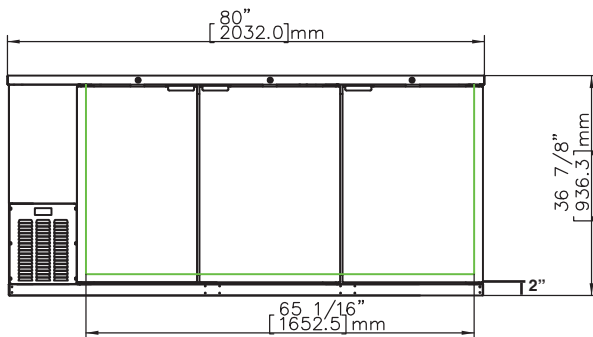

Model	Cabinet Dimensions W x D x H	Capacity (AHAM) cu ft	Capacity 12oz. cans	Door(s)	Shelves	1/2 Barrel(s)	HP	Amps	Voltage	NEMA Plug	Shipping Dimensions W x D x H	Shipping Weight
HBB-2-59(-S*)	59.5" x 29" x 36.88"	18.56 ft ³	852	2	4	3	1/3	5.2	115	8 ft. 5-15P	63.5" x 33" x 42"	307 lbs.
HBB-3-69(-S*)	69.5" x 29" x 36.88"	22.17 ft ³	1014	2	4	3	1/3	5.2	115	8 ft. 5-15P	73.5" x 33" x 42"	332 lbs.
HBB-3-80(-S*)	80" x 29" x 36.88"	28.74 ft ³	1092	3	6	4	1/3	5.2	115	8 ft. 5-15P	84" x 33" x 42"	396 lbs.
HBB-4-95(-S*)	95.5" x 29" x 36.88"	32.4 ft ³	1302	3	6	5	1/3	5.2	115	8 ft. 5-15P	101" x 33" x 42"	429 lbs.

HBB-2-59(-S) Front View

HBB-2-59(-S) Plan View

All models Side View

HBB-3-69(-S) Front View

HBB-3-69(-S) Plan View

HBB-3-80(-S) Front View

HBB-3-80(-S) Plan View

HBB-4-95(-S) Front View